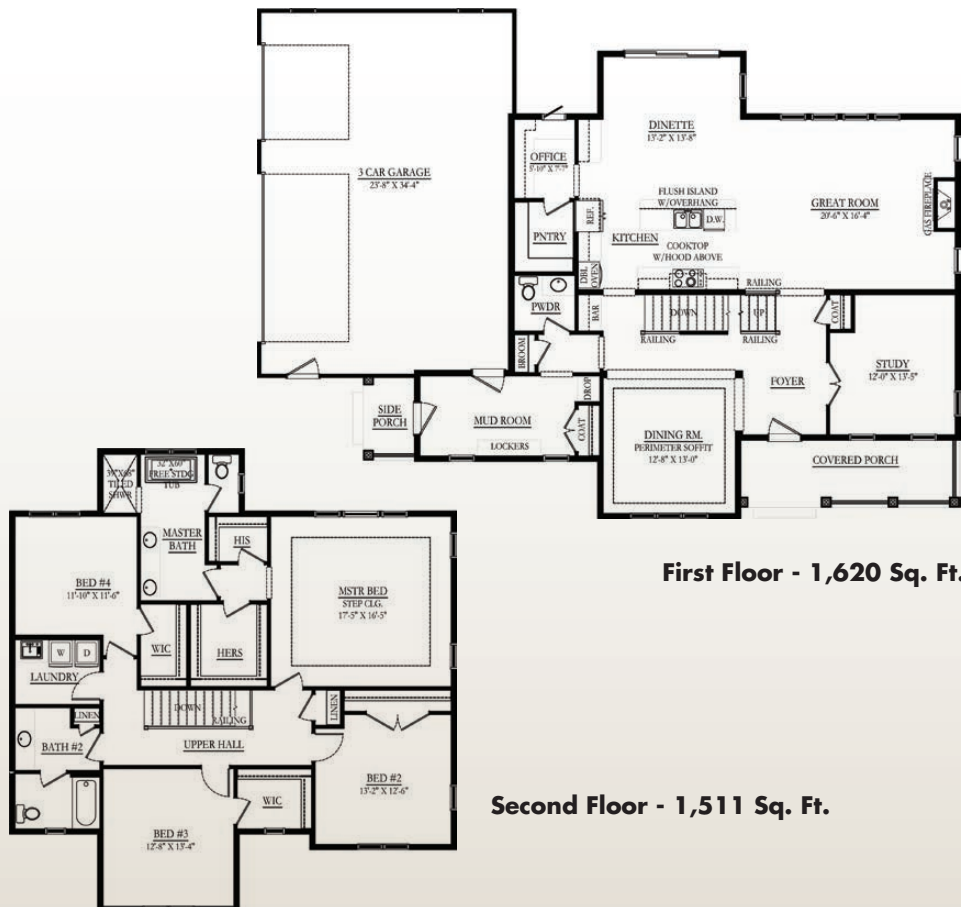

Willow's Farmhouse - 3,131 Sq. Ft.

Example of Standard Inclusions

- Granite Kitchen Counters
- Tile Kitchen Backsplash
- Hardwood Floors
- Tile Floors
- Painted or Stained Trim
- Tile Masterbath Shower
- Custom Closets
- Gas Fireplace
- Andersen Windows
- Larger Trim
- 3 Panel Doors

Company Principles

- Exceptional Customer Service
- Quality, Efficient, Cost Conscious Homes

Follow Us On

\$ _____

The front elevation shown above is an artist's rendering and for illustrative purposes only. All floor plans, exterior renderings and dimensions are approximate and subject to change. Standard floor plans and elevations may differ from those shown based on modifications, options and improvements. Contact salesperson for standard features. Prices and specifications are subject to change without notice or obligation.