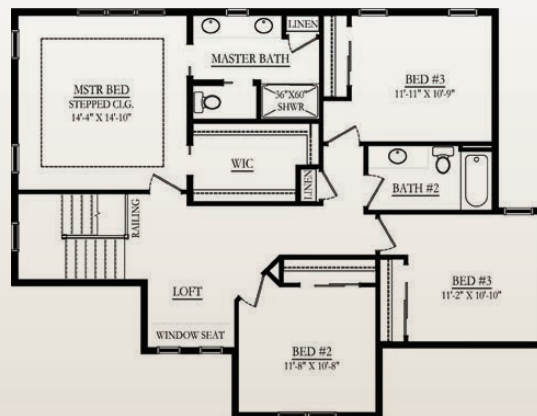

# the Mirabelle - 2,395 Sq. Ft.

### Example of Standard Inclusions

- Granite Kitchen Counters
- Tile Kitchen Backsplash
- Hardwood Floors
- Tile Floors
- Painted or Stained Trim
- Tile Masterbath Shower
- Custom Closets
- Gas Fireplace
- Andersen Windows
- Larger Trim
- 3 Panel Doors

### Follow Us On

\$ \_\_\_\_\_

**First Floor**

**Second Floor**

The front elevation shown above is an artist's rendering and for illustrative purposes only. All floor plans, exterior renderings and dimensions are approximate and subject to change. Standard floor plans and elevations may differ from those shown based on modifications, options and improvements. Contact salesperson for standard features. Prices and specifications are subject to change without notice or obligation.