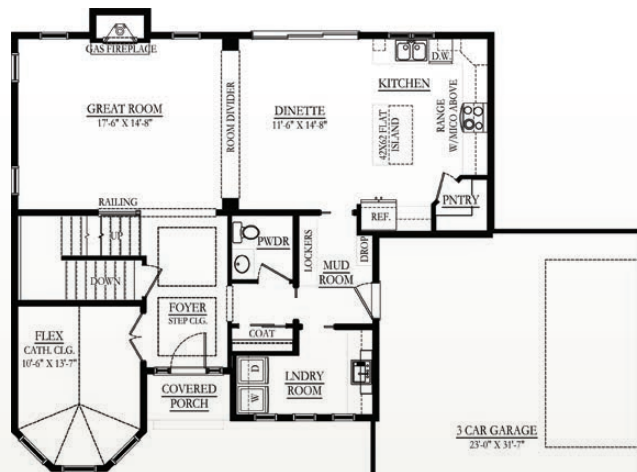

# the Mirabelle - 2,395 Sq. Ft.

### Example of Standard Inclusions

- Granite Kitchen Counters
- Tile Kitchen Backsplash
- Hardwood Floors
- Tile Floors
- Painted or Stained Trim
- Tile Masterbath Shower
- Custom Closets
- Gas Fireplace
- Andersen Windows
- Larger Trim
- 3 Panel Doors

### Follow Us On

\$ \_\_\_\_\_

**First Floor**

**Second Floor**

The front elevation shown above is an artist's rendering and for illustrative purposes only. All floor plans, exterior renderings and dimensions are approximate and subject to change. Standard floor plans and elevations may differ from those shown based on modifications, options and improvements. Contact salesperson for standard features. Prices and specifications are subject to change without notice or obligation.